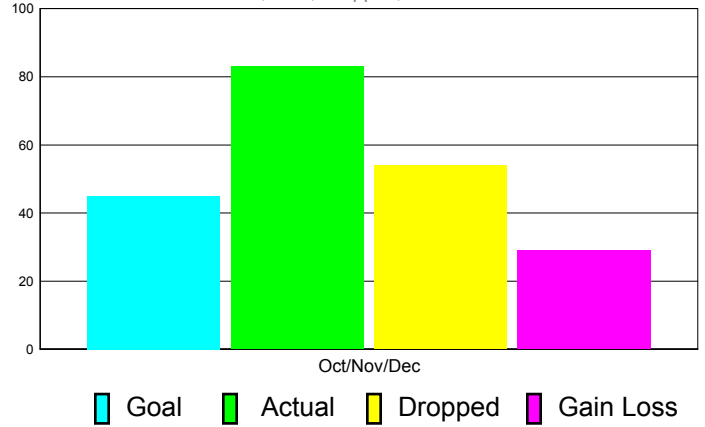

Membership Results 2011-2012

Goal, New, Dropped, Gain/Loss